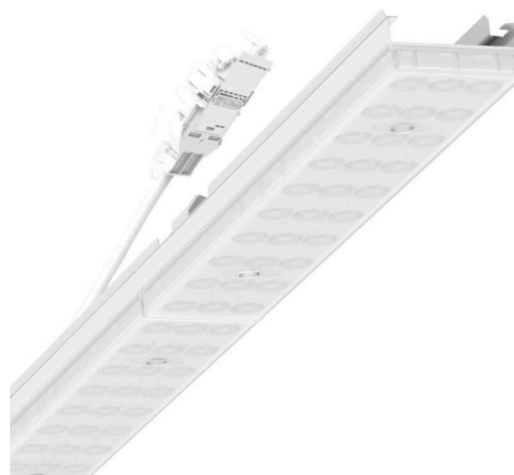

Variable device mount - Individual.Lens.Optic frosted - direct/indirect diffuse distribution - visually continuous

Device mount made of a galvanised, profiled steel sheet; surface coated with polyester resin. Tool-free attachment with design-integrated pressure caps guarantee protection against theft and dismantling. Variable position on the mounting rail. Housing colour traffic white RAL 9016; Direct/indirect light distribution, diffuse light beam distribution using the Individual.Lens.Optic made of frosted PMMA plastic. The single lens optics ensure absolute ease of assembly and are simple to maintain thanks to the easily cleaned surface. The inner rhythm of the 3-row single lens arrangement and the overriding device mount are perfectly in tune to guarantee a homogeneous appearance in the object. Electrical connection by means of a 1m connection cable for variable device mount positioning with a 3-pin, quick-fit plug connector in the light run with free phase pre-selection. The device mount can be adjusted variably in steps with a multi-lumen driver (default setting: maximum lumen output). They are exchangeable, permit modernisation and reliably prolong the service life of the overall system.

## ELECTRICAL ENGINEERING

Controller	Electronic multi-lumen driver, 16-steps (1 pcs.)
System output	53W-30W
Mains voltage	230V/50Hz
Energy efficiency class/light source	D

## DEEP-LINK

<https://www.regiolux.de/en/article/19475004220>

Reference	LED 7700lm/53W 840
$\eta_{LB}$	100 %
$\Phi_{\downarrow/\uparrow}$	90 % / 10 %
UGR lat./long.	26.5 / 25.9

**MECHANICS**

<b>Housing colour</b>	traffic white RAL 9016
<b>Dimensions (LxWxDxH)</b>	1531mm x 55mm x 37mm
<b>Weight (net)</b>	2kg
<b>Type of installation</b>	Mounting rail system installation, Light structure

**Dimensions**

<b>L</b>	1531 mm	Length
<b>B</b>	55 mm	Width
<b>H</b>	37 mm	Height