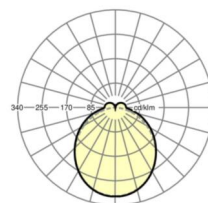

CHARACTERISTICS

Order number	19475004220
EAN number	4020863402946
Commodity code	94051190
Certification mark	IP 20, Protection class I, ENEC10 VDE, F, HACCP DIN10500/Food/IFS-application-related suitability/BRC, Indoor, CE
Impact resistance (IK rating)	IK03 (-20°C bis 30°C)
Ambient temperatur	ta -20°C to 30°C
Warranty period	5 years
State funding programs	BEG - Federal funding for efficient buildings (valid only for Germany)

ELECTRICAL ENGINEERING

Controller	Electronic multi-lumen driver, 16-steps (1 pcs.)
System output	53W-30W
Mains voltage	230V/50Hz
Energy efficiency class/light source	D

LIGHTING TECHNOLOGY

Placement	LED, Colour rendering/Light colour CRI ≥ 80 / 4000K
Colour tolerance (MacAdam)	3SDCM
Nominal luminous flux/switching steps (EDM)	7700lm/53W, 7500lm/52W, 7300lm/50W, 7100lm/48W, 6900lm/47W, 6700lm/45W, 6500lm/44W, 6300lm/42W, 6100lm/41W, 5800lm/39W, 5600lm/37W, 5400lm/36W, 5200lm/34W, 5000lm/33W, 4800lm/31W, 4600lm/30W
LED service life	50000h L80/B10 (Tq 30°C)
Luminaire luminous efficiency	157lm/W-144lm/W
Beam angle	115° (C0) / 110° (C90)
UGR lat./long.	26.5 / 25.9 (53W)

DEEP-LINK

<https://www.regiolux.de/en/article/19475004220>

Reference	LED 7700lm/53W 840
η_{LB}	100 %
$\Phi_{\downarrow/\uparrow}$	90 % / 10 %
UGR lat./long.	26.5 / 25.9